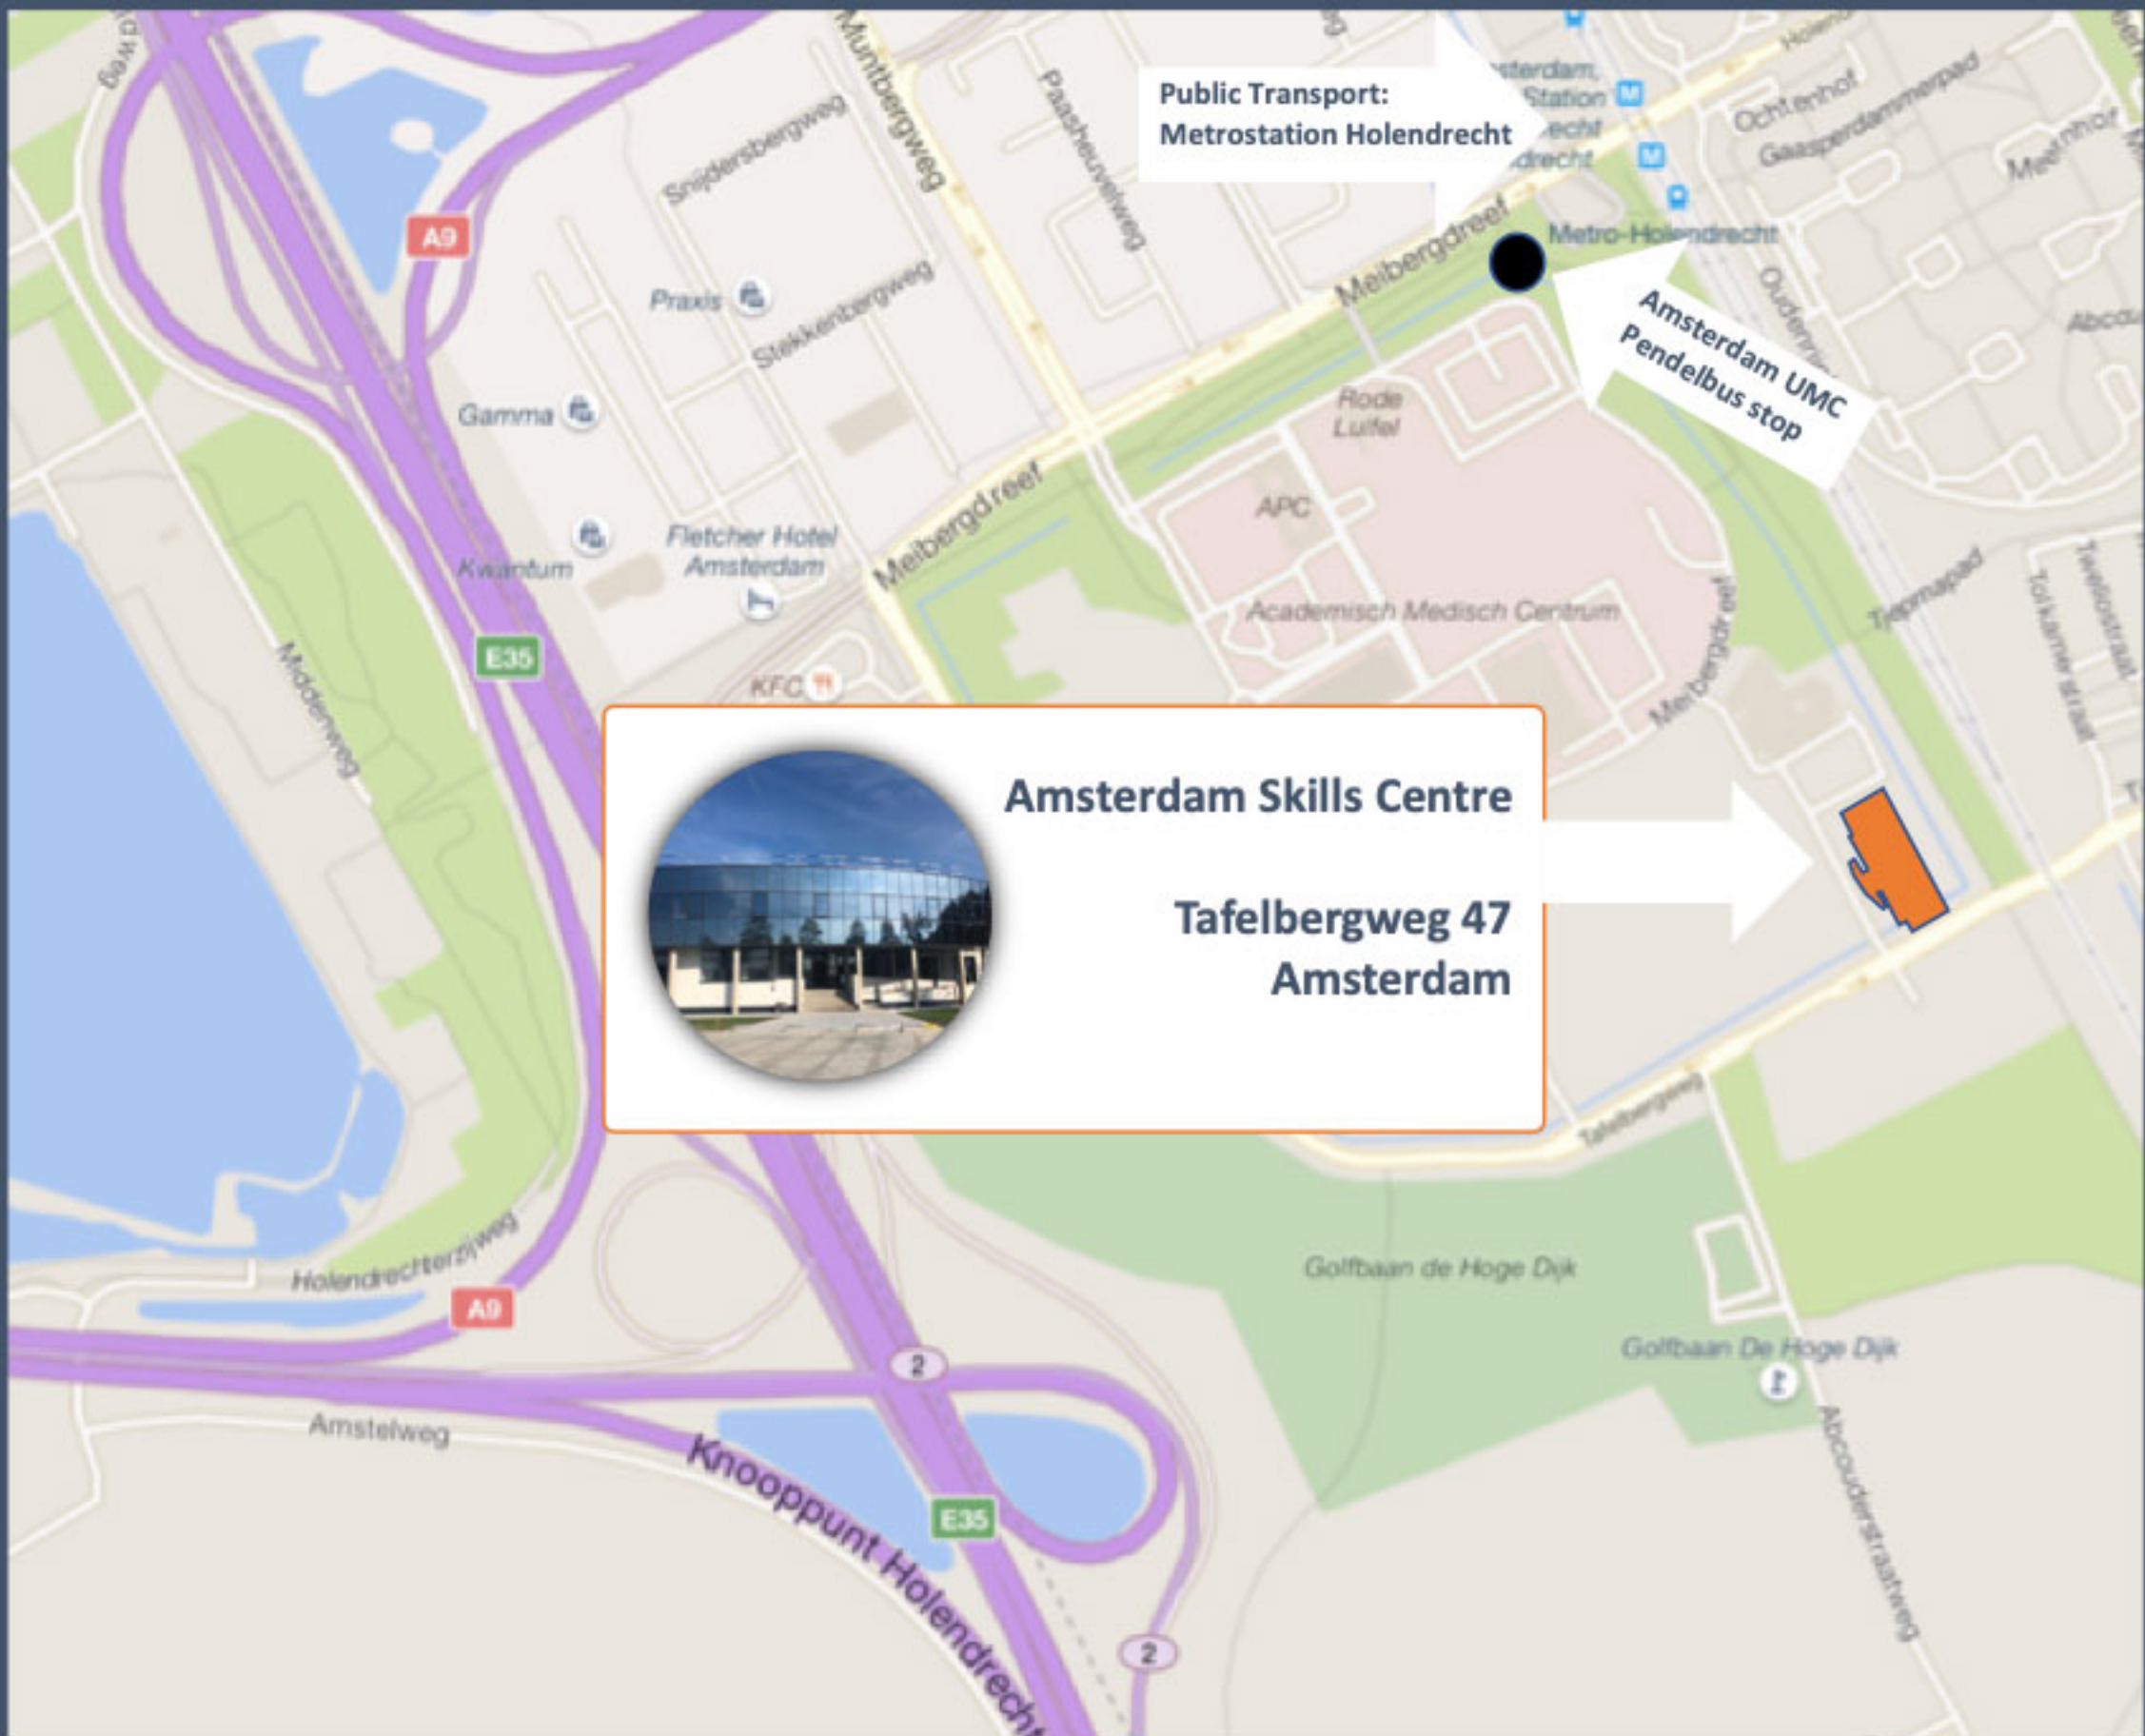

AMSTERDAM SKILLS CENTRE | by car - on-site parking

Public Transport:
Metrostation Holendrecht

Amsterdam UMC
Pendelbus stop

Amsterdam Skills Centre
Tafelbergweg 47
Amsterdam